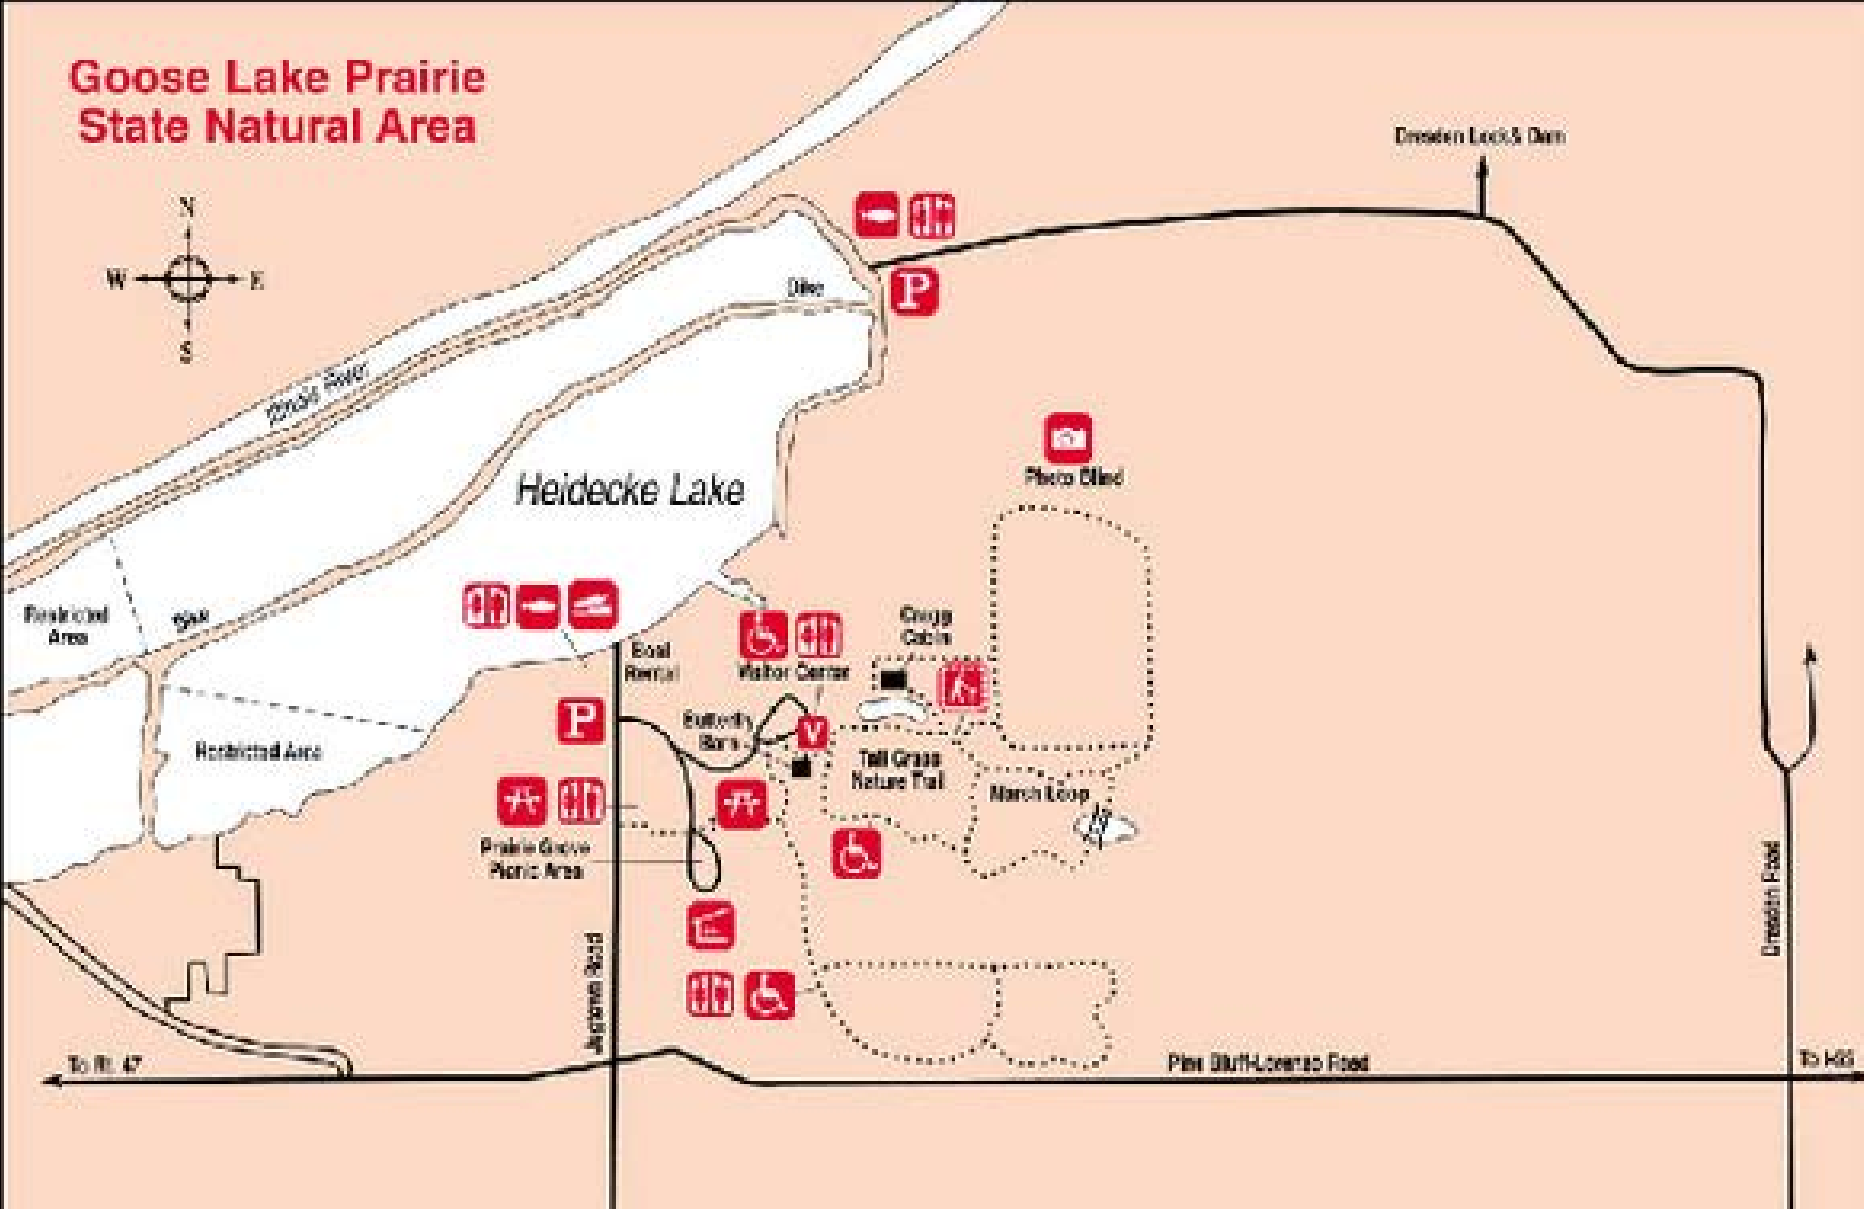

# Goose Lake Prairie State Natural Area

Legend		